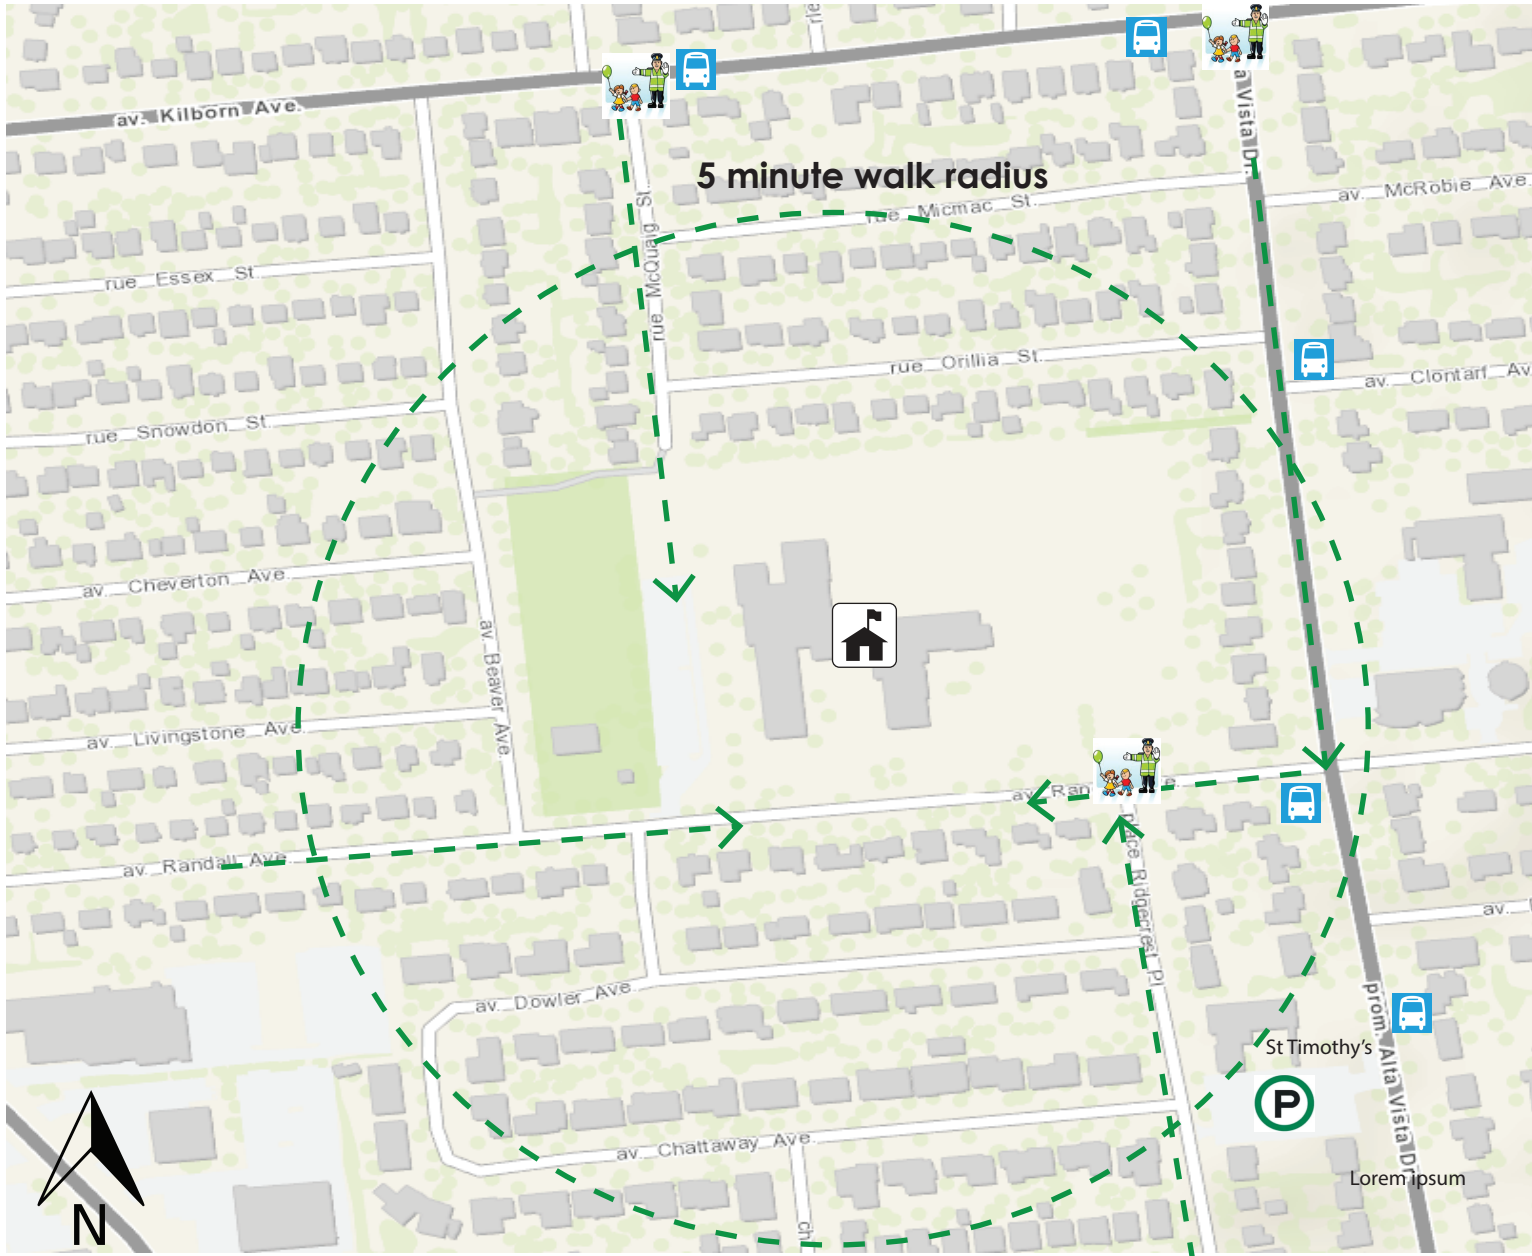

# Alta Vista Public School

### Walk-A-Block!

### Suggested Park and Walk Zone

-  Alta Vista Public School
-  Crossing Guard
-  OSTA Suggested Walk Route
-  Permitted Parking at St Timothy's Church

Make our school zone safer and give your child the gift of fresh air & exercise before the bell rings.

Consider parking a few blocks away and walk the last 5 minutes to school.

Parking is available at school start and end times at St Timothy's Presbyterian Church, 2400 Alta Vista.

\*This map is intended for information purposes only. OSTA assumes no responsibility for people using these routes.